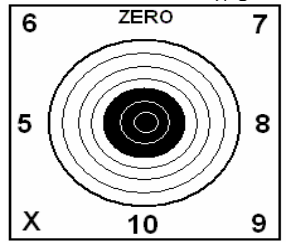

TRANSPOSE ABOVE TO HERE...	X	10	9	8	7	6	5	TOTAL SCORE

200m SITTING - RAPID FIRE

X	10	9	8	7	6	5	TOTAL SCORE

200m SITTING - RAPID FIRE

X	10	9	8	7	6	5	TOTAL SCORE

Scorer (print):

Shooter (sign):

Rifle Spec:

HIGH POWER SERVICE RIFLE
INT MATCH COURSE - 200 Slow & 200 Rapid

Shooter: (print)

Date:

200m STANDING - SLOW FIRE

1	2	3	4	5	6	7	8	9	10

TRANSPOSE ABOVE TO HERE...	X	10	9	8	7	6	5	TOTAL SCORE

1	2	3	4	5	6	7	8	9	10