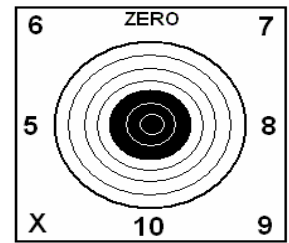

Rifle Spec:

HIGH POWER SERVICE RIFLE
INT MATCH COURSE - 200 Slow & 200 Rapid

Shooter: (print)

Date:

200m STANDING - SLOW FIRE

1	2	3	4	5	6	7	8	9	10

TRANSPOSE ABOVE TO HERE...	X	10	9	8	7	6	5	TOTAL SCORE

1	2	3	4	5	6	7	8	9	10

TRANSPOSE ABOVE TO HERE...	X	10	9	8	7	6	5	TOTAL SCORE

200m SITTING - RAPID FIRE

X	10	9	8	7	6	5	TOTAL SCORE

200m SITTING - RAPID FIRE

X	10	9	8	7	6	5	TOTAL SCORE

Scorer (print):

Shooter (sign):

Rifle Spec: