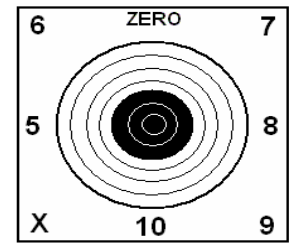

Rifle Spec: .....

HIGH POWER SERVICE RIFLE  
INT MATCH COURSE - 200 Slow & 200 Rapid

Shooter: (print) .....

Date: .....

200m STANDING - SLOW FIRE

1	2	3	4	5	6	7	8	9	10

TRANSPOSE ABOVE TO HERE...	X	10	9	8	7	6	5	TOTAL SCORE

200m SITTING - RAPID FIRE

X	10	9	8	7	6	5	TOTAL SCORE

Scorer (print): .....

Shooter (sign): .....

Rifle Spec: .....

HIGH POWER SERVICE RIFLE  
INT MATCH COURSE - 200 Slow & 200 Rapid

Shooter: (print) .....

Date: .....