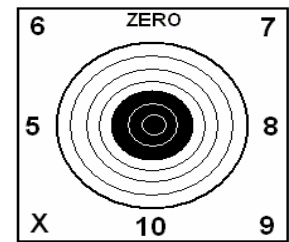

200m STANDING - SLOW FIRE

1	2	3	4	5	6	7	8	9	10

TRANSPOSE ABOVE TO HERE...	X	10	9	8	7	6	5	TOTAL SCORE

200m SITTING - RAPID FIRE

X	10	9	8	7	6	5	TOTAL SCORE

Scorer (print): .....

Shooter (sign): .....

Rifle Spec: .....

HIGH POWER SERVICE RIFLE  
INT MATCH COURSE - 200 Slow & 200 Rapid

Shooter: (print) .....

Date: .....

200m STANDING - SLOW FIRE

1	2	3	4	5	6	7	8	9	10

TRANSPOSE ABOVE TO HERE...	X	10	9	8	7	6	5	TOTAL SCORE

200m SITTING - RAPID FIRE