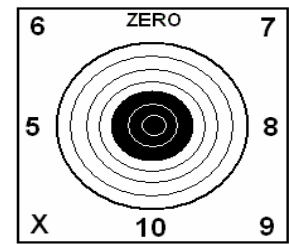

200m SITTING - RAPID FIRE

X	10	9	8	7	6	5	TOTAL SCORE

Scorer (print): .....

Shooter (sign): .....

Rifle Spec: .....

HIGH POWER SERVICE RIFLE  
INT MATCH COURSE - 200 Slow & 200 Rapid

Shooter: (print) .....

Date: .....

200m STANDING - SLOW FIRE

1	2	3	4	5	6	7	8	9	10

TRANSPOSE ABOVE TO HERE...	X	10	9	8	7	6	5	TOTAL SCORE

200m SITTING - RAPID FIRE

X	10	9	8	7	6	5	TOTAL SCORE

Scorer (print): .....

Shooter (sign): .....

Rifle Spec: .....