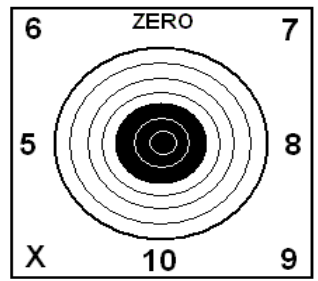

Rifle Spec:

HIGH POWER SERVICE RIFLE
INTERNATIONAL MATCH COURSE
200 Slow / 200 Rapid / 300 Rapid

Shooter: (print)

Date:

200m STANDING - SLOW FIRE

1	2	3	4	5	6	7	8	9	10

TRANSPOSE ABOVE TO HERE...	X	10	9	8	7	6	5	TOTAL SCORE

1	2	3	4	5	6	7	8	9	10

TRANSPOSE ABOVE TO HERE...	X	10	9	8	7	6	5	TOTAL SCORE

X	10	9	8	7	6	5	TOTAL SCORE

200m SITTING - RAPID FIRE

X	10	9	8	7	6	5	TOTAL SCORE

200m SITTING - RAPID FIRE

Scorer (print):

Shooter (sign):