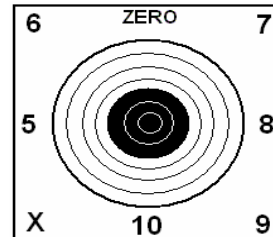

Rifle Spec:

HIGH POWER SERVICE RIFLE INTERNATIONAL VINTAGE MATCH COURSE

Shooter: (print)

Date:

200 PRONE - SLOW FIRE

1	2	3	4	5	6	7	8	9	10	
TRANSPOSE ABOVE TO HERE...			X	10	9	8	7	6	5	TOTAL SCORE

200 PRONE - RAPID FIRE

X	10	9	8	7	6	5	TOTAL SCORE

200 SITTING - RAPID FIRE

X	10	9	8	7	6	5	TOTAL SCORE

200 STANDING - SLOW FIRE

1	2	3	4	5	6	7	8	9	10	
TRANSPOSE ABOVE TO HERE...			X	10	9	8	7	6	5	TOTAL SCORE

Scorer (print):

Shooter: (sign)