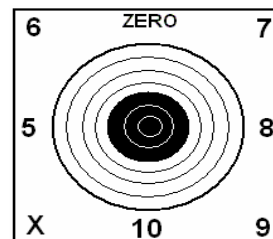

HIGH POWER SERVICE RIFLE INTERNATIONAL VINTAGE MATCH COURSE

Shooter: (print) .....

Date: .....

200 PRONE - SLOW FIRE

1	2	3	4	5	6	7	8	9	10	
TRANSPOSE ABOVE TO HERE...			X	10	9	8	7	6	5	TOTAL SCORE

200 PRONE - RAPID FIRE

X	10	9	8	7	6	5	TOTAL SCORE

200 SITTING - RAPID FIRE

X	10	9	8	7	6	5	TOTAL SCORE

200 STANDING - SLOW FIRE

1	2	3	4	5	6	7	8	9	10	
TRANSPOSE ABOVE TO HERE...			X	10	9	8	7	6	5	TOTAL SCORE

Scorer (print): .....

Shooter: (sign) .....